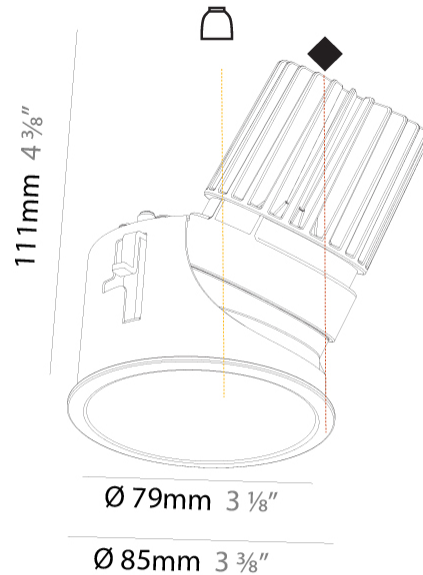

GENERAL

Series: Invader Wallwash
Partner: Prolicht
Division: Architectural
Installation: Recessed
Product Type: Downlight
Mounting Location: Ceiling
Light Distribution: Downlight

PHYSICAL

Aperture Sizes - Downlights: 2"
Shape: Round
Diameter (mm): 85
Diameter (in): 3 3/8
Height (mm): 112
Height (in): 4 7/16
Ceiling Thickness (mm): 5 - 30
Ceiling Thickness (in): 1/16 - 1 3/16
Min. Recessing Depth (mm): 120
Min. Recessing Depth (in): 4 3/4
Weight (kg): 0.349
Weight (lbs): 0.77
Fixture Finish: SSR / BKV / CWI / CRY / HAB / UFT / ITA / RUA / FTG / MYG / LOD / PUS / FRO / FUP / KIA / POP / BLS / SPG / MEY / GOH / CHC / COM / ABZ / JAG / OBR / MOS / ROR
Fixture Material: Aluminum
Cut-out Measurements: D - 80mm / 3 1/8"

ELECTRICAL

Lamp Type: LED (Zhaga Standard)
Input Wattage (W): 13
Total Output Wattage (W): 11.8
Dimming: Dali Dimming
Driver Included: No
Driver Location: Remote
Driver Type: Constant Current - 120Vac
Driver Class: Class 2
Input Voltage (V): 120
Constant Current (MA): 350
Upon Request: 0-10V Dimming / Phase Dimming

LED

Number of LEDs: 1
Color Temperature (°K): Warm Dim
Max. Delivered Lumen (lm): 850
Nominal Lumen (lm): 1140
CRI: >90 CRI
Lamp Life (hrs): 50000

OPTICAL

Reflector°: 20 / 40 / 60

RATINGS AND CERTIFICATIONS

Certified By: Certified for North American Standards
IP rating: IP20